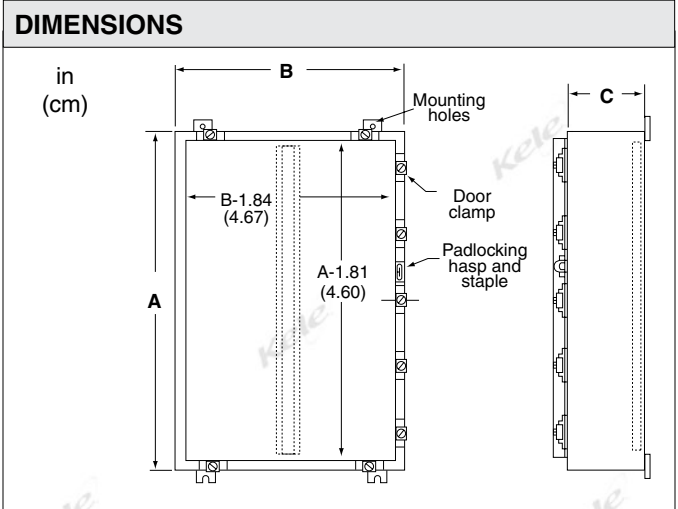

ORDERING INFORMATION

ENCLOSURE			SOLID STEEL PANEL		
MODEL	DIMENSIONS A x B x C in (cm)	WEIGHT lb (kg)	MODEL	DIMENSIONS A x B in (cm)	WEIGHT lb (kg)
SCE16H1206LP+	16 x 12 x 6 (40.7 x 30.5 x 15.2)	21 (9.5)	SCE16P12	13 x 9 (33 x 22.9)	4 (1.8)
SCE16H1208LP+	16 x 12 x 8 (40.7 x 30.5 x 20.3)	22 (10)	SCE16P12	13 x 9 (33 x 22.9)	4 (1.8)
SCE16H1606LP+	16 x 16 x 6 (40.6 x 40.6 x 15.2)	27 (12.3)	SCE16P16	13 x 13 (33 x 33)	6 (2.7)
SCE20H1606LP+	20 x 16 x 6 (50.8 x 40.6 x 15.2)	30 (13.6)	SCE20P16	17 x 13 (43.2 x 33)	8 (3.6)
SCE20H1608LP+	20 x 16 x 8 (50.8 x 40.6 x 20.3)	31 (14.1)	SCE20P16	17 x 13 (43.2 x 33)	8 (3.6)
SCE20H2006LP+	20 x 20 x 6 (50.8 x 50.8 x 15.2)	34 (15.5)	SCE20P20	17 x 17 (43.2 x 43.2)	10 (4.5)
SCE20H2008LP+	20 x 20 x 8 (50.8 x 50.8 x 20.3)	33 (15)	SCE20P20	17 x 17 (43.2 x 43.2)	10 (4.5)
SCE24H2006LP+	24 x 20 x 6 (61 x 50.8 x 15.2)	39 (17.7)	SCE24P20	21 x 17 (53.3 x 43.2)	14 (6.4)
SCE24H2008LP+	24 x 20 x 8 (61 x 50.8 x 20.3)	43 (19.5)	SCE24P20	21 x 17 (53.3 x 43.2)	14 (6.4)
SCE24H2406LP+	24 x 24 x 6 (61 x 61 x 15.2)	43 (19.5)	SCE24P24	21 x 21 (53.3 x 53.3)	17 (7.7)
SCE24H2408LP+	24 x 24 x 8 (61 x 61 x 20.3)	50 (22.7)	SCE24P24	21 x 21 (53.3 x 53.3)	17 (7.7)
SCE30H2406LP+	30 x 24 x 6 (76.2 x 61 x 15.2)	56 (25.5)	SCE30P24	27 x 21 (68.6 x 53.3)	22 (10)
SCE30H2408LP+	30 x 24 x 8 (76.2 x 61 x 20.3)	61 (27.7)	SCE30P24	27 x 21 (68.6 x 53.3)	22 (10)
SCE30H3008LP+	30 x 30 x 8 (76.2 x 76.2 x 20.3)	74 (33.6)	SCE30P30	27 x 27 (68.6 x 68.6)	28 (12.7)
SCE36H2406LP+	36 x 24 x 6 (91.4 x 61 x 15.2)	63 (28.6)	SCE36P24	33 x 21 (83.8 x 53.3)	27 (12.3)
SCE36H2408LP+	36 x 24 x 8 (91.4 x 61 x 20.3)	65 (29.5)	SCE36P24	33 x 21 (83.8 x 53.3)	27 (12.3)
SCE36H3008LP+	36 x 30 x 8 (91.4 x 76.2 x 20.3)	84 (38.2)	SCE36P30	33 x 27 (83.8 x 65.6)	34 (15.5)